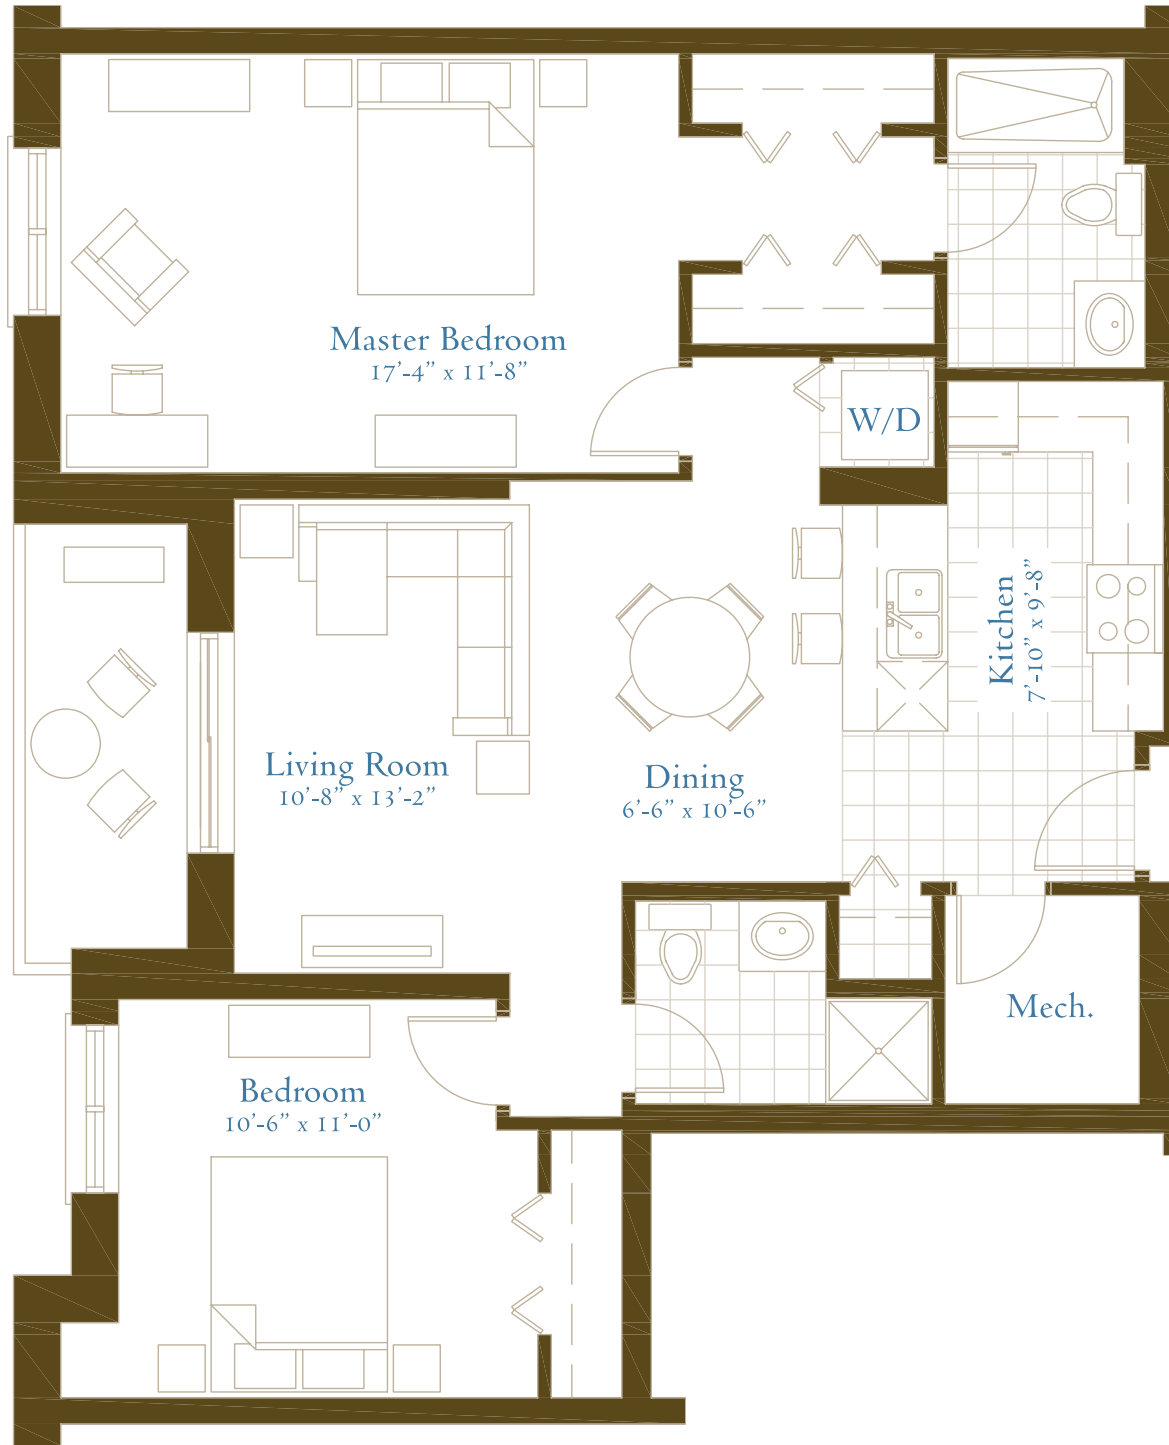

**NOTTING
HILL**

THE SAXON
1,080 SQ. FT.